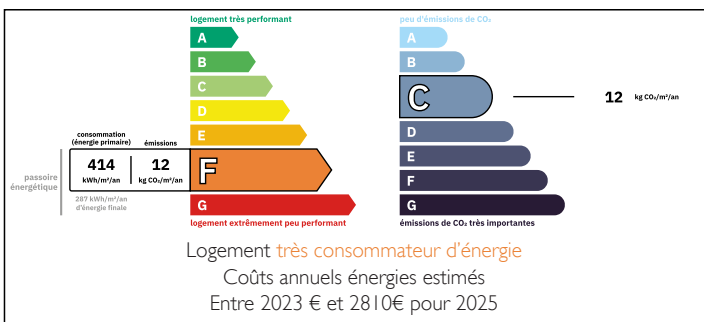

Rare property with courtyard, dovecot, swimming pool and outbuildings.

INFORMATION

Town:	Saint-Germain-des-Prés
Department:	Dordogne
Bed:	2
Bath:	1
Floor:	87 m2
Plot Size:	24644 m2

IN BRIEF

This property is situated in a beautiful spot with courtyard and surrounded by stone outbuildings. There is an overflowing swimming pool 12x3 opposite the dovecot. This type of property is rare on the market with its authentic stone pisé flooring, stone built outbuildings. There is around 2.5 hectares of land. Must be seen!

ENERGY - DPE

NB. Quoted prices relate to euro transactions. Fluctuations in exchange rates are not the responsibility of the agency or those representing it. The agency and its representatives are not authorised to make or give guarantees relating to the property. These particulars do not form part of any contract but are to be taken as a general representation of the property. Any areas, measurements or distances are approximate. Text, photographs and plans, where applicable, are for guidance only. Leggett and its representatives have not tested services, equipment or facilities and cannot guarantee the same.