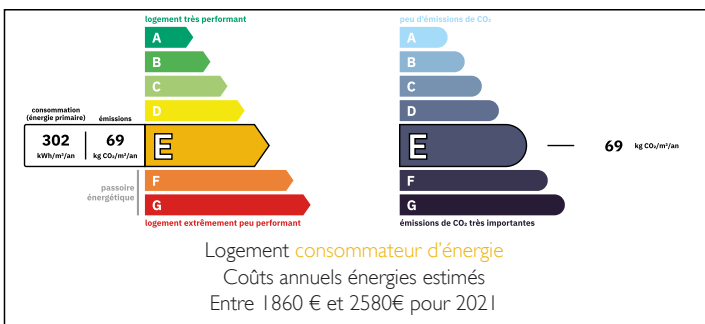

ENERGY - DPE

NB. Quoted prices relate to euro transactions. Fluctuations in exchange rates are not the responsibility of the agency or those representing it. The agency and its representatives are not authorised to make or give guarantees relating to the property. These particulars do not form part of any contract but are to be taken as a general representation of the property. Any areas, measurements or distances are approximate. Text, photographs and plans, where applicable, are for guidance only. Leggett and its representatives have not tested services, equipment or facilities and cannot guarantee the same.

Particulars for off-plan purchases are intended as a guide only. Final finishes to the property may vary. Purchasers are advised to engage a solicitor to check the plans and specifications as laid out in their purchase contract with the developer.