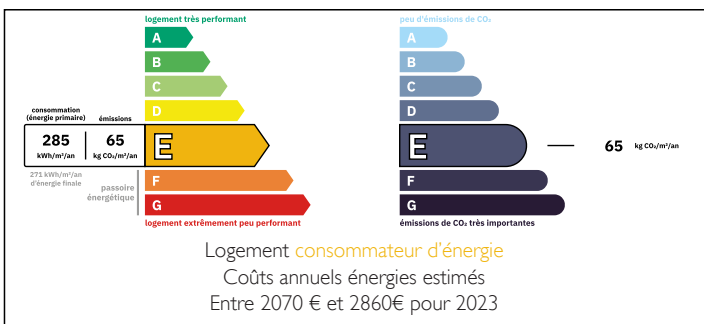

ENERGY - DPE

NB. Quoted prices relate to euro transactions. Fluctuations in exchange rates are not the responsibility of the agency or those representing it. The agency and its representatives are not authorised to make or give guarantees relating to the property. These particulars do not form part of any contract but are to be taken as a general representation of the property. Any areas, measurements or distances are approximate. Text, photographs and plans, where applicable, are for guidance only. Leggett and its representatives have not tested services, equipment or facilities and cannot guarantee the same.

Particulars for off-plan purchases are intended as a guide only. Final finishes to the property may vary. Purchasers are advised to engage a solicitor to check the plans and specifications as laid out in their purchase contract with the developer.