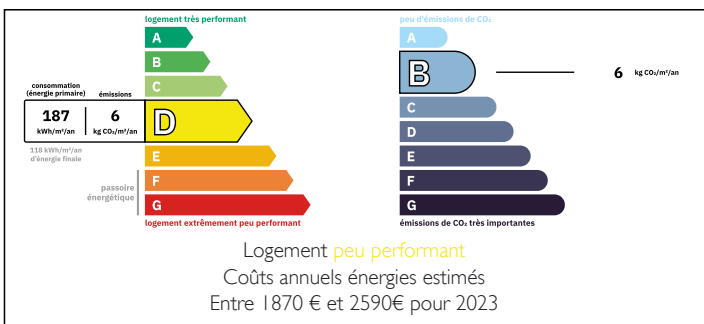

ENERGY - DPE

NB. Quoted prices relate to euro transactions. Fluctuations in exchange rates are not the responsibility of the agency or those representing it. The agency and its representatives are not authorised to make or give guarantees relating to the property. These particulars do not form part of any contract but are to be taken as a general representation of the property. Any areas, measurements or distances are approximate. Text, photographs and plans, where applicable, are for guidance only. Leggett and its representatives have not tested services, equipment or facilities and cannot guarantee the same.

Particulars for off-plan purchases are intended as a guide only. Final finishes to the property may vary. Purchasers are advised to engage a solicitor to check the plans and specifications as laid out in their purchase contract with the developer.