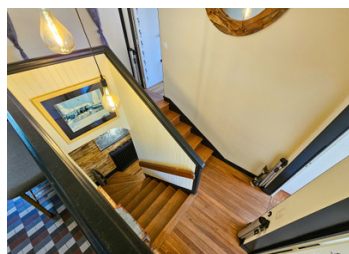

DESCRIPTION

null

Information about risks to which this property is exposed is available on the Géorisques website : <https://www.georisques.gouv.fr>

LOCAL TAXES

Taxe habitation: EUR

NOTES