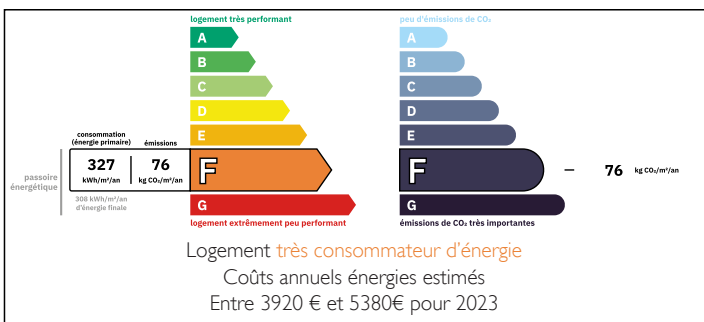

ENERGY - DPE

NB. Quoted prices relate to euro transactions. Fluctuations in exchange rates are not the responsibility of the agency or those representing it. The agency and its representatives are not authorised to make or give guarantees relating to the property. These particulars do not form part of any contract but are to be taken as a general representation of the property. Any areas, measurements or distances are approximate. Text, photographs and plans, where applicable, are for guidance only. Leggett and its representatives have not tested services, equipment or facilities and cannot guarantee the same.

Particulars for off-plan purchases are intended as a guide only. Final finishes to the property may vary. Purchasers are advised to engage a solicitor to check the plans and specifications as laid out in their purchase contract with the developer.