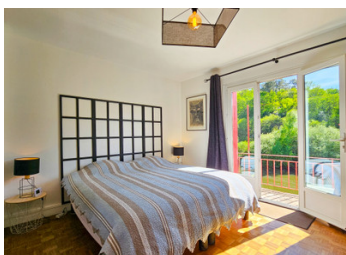

Character three bedroom home and large garden on the Nantes-Brest canal with direct access to the towpath.

INFORMATION

Town:	Rohan
Department:	Morbihan
Bed:	3
Bath:	1
Floor:	102 m2
Plot Size:	1839 m2

IN BRIEF

Canal side views, beautiful landscaped gardens and direct access to the towpath compliment this superbly presented three bedroom character home. With strong tourism rental potential this could be an investment, or your new dream home.

Three lovely bedrooms, two with balconies overlooking the canal are light and spacious. The grand open plan living and dining room with fitted kitchen and pellet stove have access to another elevated terrace (partly covered) again profiting from the enchanting views.

There is also a second more intimate living room with open fireplace and veranda, a recently renovated shower room and WC, laundry room and a cellar.

A garage, bike store, wood shed and wooden cabin offer more space. The lush gardens are full of lovely