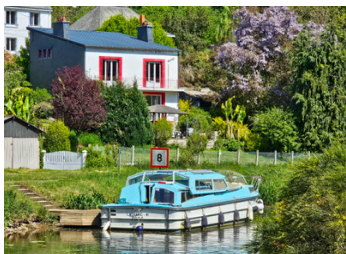

Character three bedroom home and large garden on the Nantes-Brest canal with direct access to the towpath.

INFORMATION

| | |
|-------------|----------|
| Town: | Rohan |
| Department: | Morbihan |
| Bed: | 3 |
| Bath: | 1 |
| Floor: | 102 m2 |
| Plot Size: | 1839 m2 |

IN BRIEF

Canal side views, beautiful landscaped gardens and direct access to the towpath compliment this superbly presented three bedroom character home. With strong tourism rental potential this could be an investment, or your new dream home.

Three lovely bedrooms, two with balconies overlooking the canal are light and spacious. The grand open plan living and dining room with fitted kitchen and pellet stove have access to another elevated terrace (partly covered) again profiting from the enchanting views.