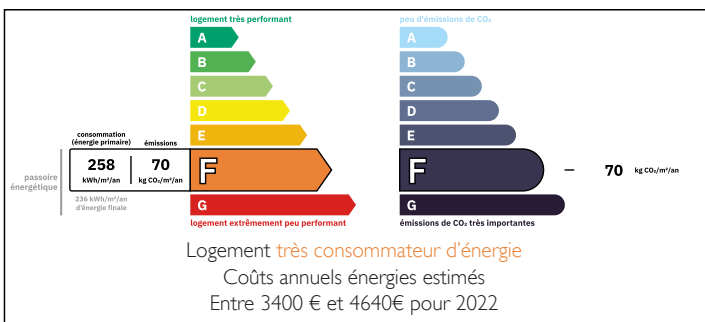

## INFORMATION

Town:	Excideuil
Department:	Dordogne
Bed:	4
Bath:	1
Floor:	102 m2
Outside Space:	193 m2