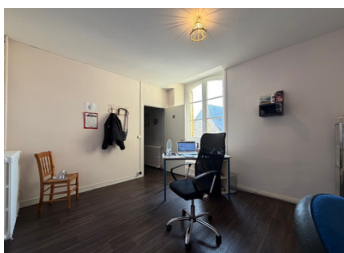

IN BRIEF

Independant flat with no co-property charges, situated in the heart of Excideuil where you will find the beautiful chateau, local weekly market, and all amenities with easy access by foot.

The flat has a private courtyard and is liveable straight away, no work to be done, mains drainage, double glazing and insulation recently done.