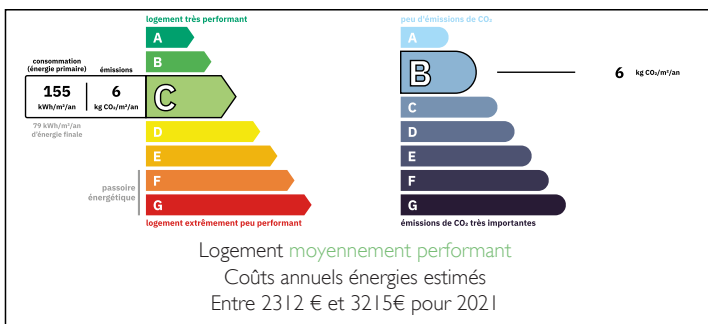

NB. Quoted prices relate to euro transactions. Fluctuations in exchange rates are not the responsibility of the agency or those representing it. The agency and its representatives are not authorised to make or give guarantees relating to the property. These particulars do not form part of any contract but are to be taken as a general representation of the property. Any areas, measurements or distances are approximate. Text, photographs and plans, where applicable, are for guidance only. Leggett and its representatives have not tested services, equipment or facilities and cannot guarantee the same.

Particulars for off-plan purchases are intended as a guide only. Final finishes to the property may vary. Purchasers are advised to engage a solicitor to check the plans and specifications as laid out in their purchase contract with the developer.