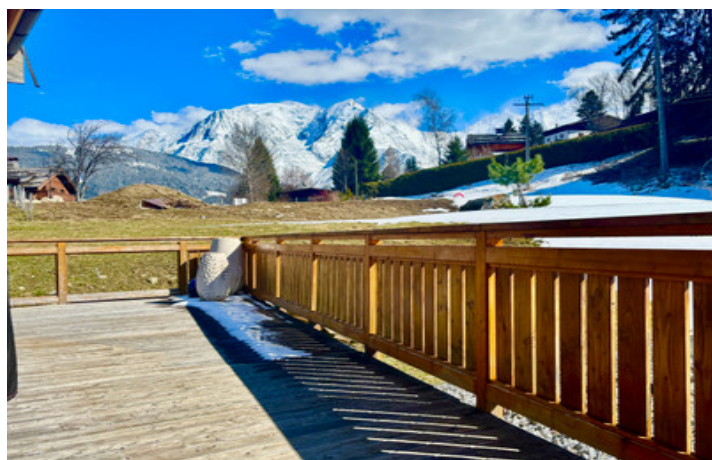

IN BRIEF

4 bedroom luxury chalet FOR SALE in Saint Gervais Mont Blanc set in over 3600m2 of grounds.

Over three floors the chalet is very well appointed, making full use of natural materials of wood and stone inside and out, with a spacious and well equipped kitchen inc a range cooker, opening onto generous living areas looking straight at Mont Blanc and opening onto a wide sunny terrace with east, south and west aspects for all day sun. The fireplace is a focal point for the room and creates cosy atmosphere on winter evenings.

4 comfortable ensuite bedrooms

large garage and storage areas and plenty of additional parking. At 1185m of altitude it is a 5 min (2km) drive to the slopes in Le Bettex and just 6 km to the town .

ENERGY - DPE

DESCRIPTION

EXCLUSIVE TO THE LEGGETT WEBSITE DON'T MISS THE 360° VIRTUAL TOURS AND FLOOR PLAN

This exceptional 4-bedroom chalet FOR SALE is located on the mountain side at 1185m altitude between the town of Saint-Gervais-les-Bains and the slopes in Le Bettex and offers the perfect blend of alpine charm and modern luxury, all set against the breathtaking backdrop of Mont Blanc.

Step outside onto the sunny terrace and take in the panoramic alpine views directly onto Mont Blanc at 4810m - the highest point in St Gervais and in the Alps ! Whether enjoying a morning coffee, family lunch or an evening aperitif it is the perfect place to soak up the Alpine vibes. Plenty of space to...