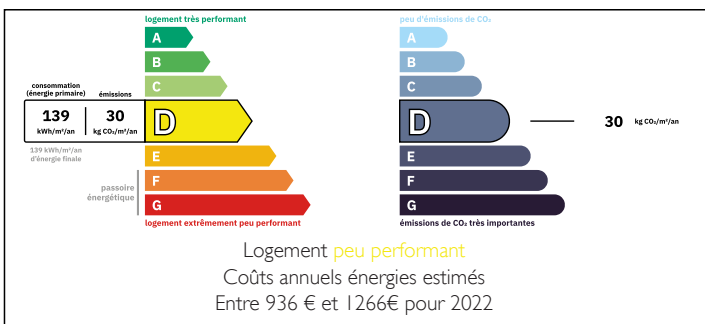

Stunning one-bedroom flat (64.56 m) – in the centre of DAX, near the cathedral

EXCLUSIVE

INFORMATION

Town:	Dax
Department:	Landes
Bed:	1
Bath:	1
Floor:	65 m ²
Plot Size:	0 m ²

IN BRIEF

Located in the centre of Dax near the Porte Saint Vincent, around 150 metres from the cathedral, this beautiful and spacious two-to-three-bedroom flat on the first floor of a superb, characterful building has been tastefully renovated whilst retaining its old-world charm.

A small block of 9 flats plus a shop, very well maintained; no work is required in the near future, and service charges are low.

ENERGY - DPE

NB. Quoted prices relate to euro transactions. Fluctuations in exchange rates are not the responsibility of the agency or those representing it. The agency and its representatives are not authorised to make or give guarantees relating to the property. These particulars do not form part of any contract but are to be taken as a general representation of the property. Any areas, measurements or distances are approximate. Text, photographs and plans, where applicable, are for guidance only. Leggett and its representatives have not tested services, equipment or facilities and cannot guarantee the same.