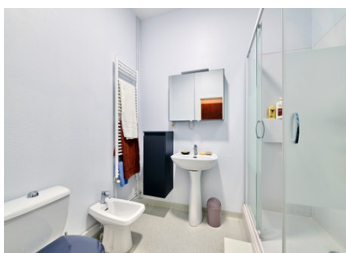

Stunning one-bedroom flat (64.56 m) – in the centre of DAX, near the cathedral

EXCLUSIVE

INFORMATION

Town:	Dax
Department:	Landes
Bed:	1
Bath:	1
Floor:	65 m ²
Plot Size:	0 m ²

IN BRIEF

Located in the centre of Dax near the Porte Saint Vincent, around 150 metres from the cathedral, this beautiful and spacious two-to-three-bedroom flat on the first floor of a superb, characterful building has been tastefully renovated whilst retaining its old-world charm.

Its large windows flood the living room with natural light.

A functional fitted kitchen with an adjoining pantry, a large bedroom opening onto a rear courtyard, and the possibility of creating a second bedroom very easily by erecting a simple partition (originally present where the small lounge is now).