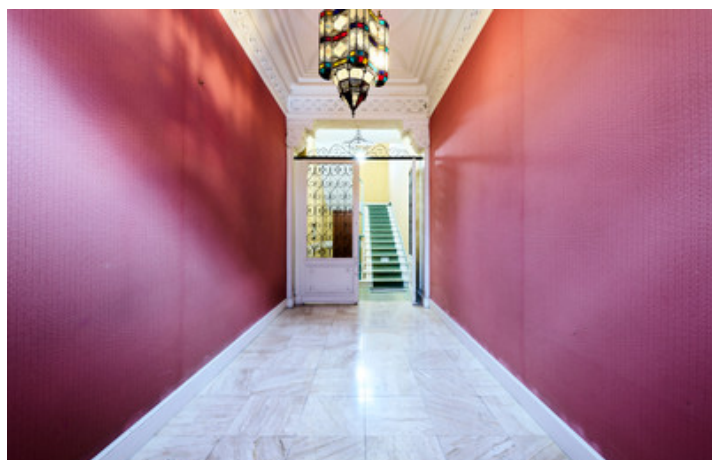

DESCRIPTION

Carrez area:

Entrance hall: 2.510 m²

Living room: 37.260 m²

Kitchen: 4.420 m²

Pantry: 3.100 m²

Shower room/WC: 5.180 m²

Bedroom: 12.090 m²

Information about risks to which this property is exposed is available on the Géorisques website : <https://www.georisques.gouv.fr>

LOCAL TAXES

Taxe habitation: EUR

NOTES