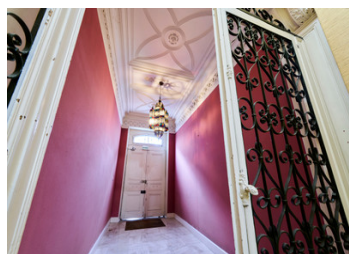

DESCRIPTION

Carrez area:

Entrance hall: 2.510 m²

Living room: 37.260 m²

Kitchen: 4.420 m²

Pantry: 3.100 m²

Shower room/WC: 5.180 m²

Bedroom: 12.090 m²

Information about risks to which this property is exposed is available on the Géorisques website : <https://www.georisques.gouv.fr>

LOCAL TAXES

Taxe habitation: EUR

NOTES