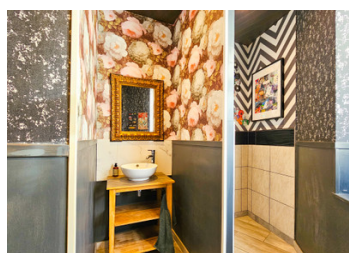

ENERGY - DPE

DPE not required.

NB. Quoted prices relate to euro transactions. Fluctuations in exchange rates are not the responsibility of the agency or those representing it. The agency and its representatives are not authorised to make or give guarantees relating to the property. These particulars do not form part of any contract but are to be taken as a general representation of the property. Any areas, measurements or distances are approximate. Text, photographs and plans, where applicable, are for guidance only. Leggett and its representatives have not tested services, equipment or facilities and cannot guarantee the same.

Particulars for off-plan purchases are intended as a guide only. Final finishes to the property may vary. Purchasers are advised to engage a solicitor to check the plans and specifications as laid out in their purchase contract with the developer.