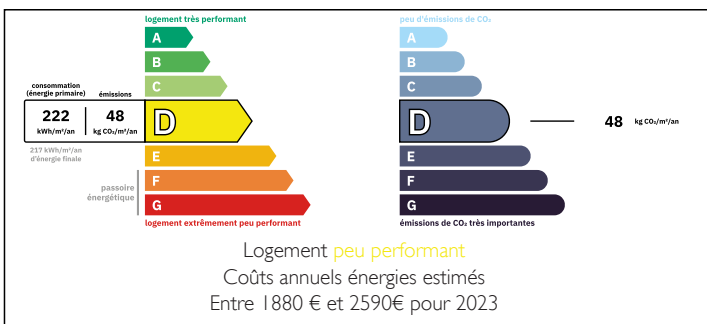

Bright 2nd-floor apartment to renovate – generous volumes, excellent natural light. Ideal for new investors: major creation and value-add potential through custom works

ENERGY - DPE

NB. Quoted prices relate to euro transactions. Fluctuations in exchange rates are not the responsibility of the agency or those representing it. The agency and its representatives are not authorised to make or give guarantees relating to the property. These particulars do not form part of any contract but are to be taken as a general representation of the property. Any areas, measurements or distances are approximate. Text, photographs and plans, where applicable, are for guidance only. Leggett and its representatives have not tested services, equipment or facilities and cannot guarantee the same.