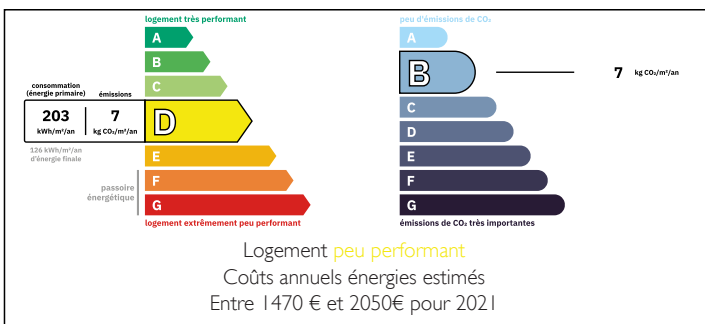

ENERGY - DPE

NB. Quoted prices relate to euro transactions. Fluctuations in exchange rates are not the responsibility of the agency or those representing it. The agency and its representatives are not authorised to make or give guarantees relating to the property. These particulars do not form part of any contract but are to be taken as a general representation of the property. Any areas, measurements or distances are approximate. Text, photographs and plans, where applicable, are for guidance only. Leggett and its representatives have not tested services, equipment or facilities and cannot guarantee the same.

Particulars for off-plan purchases are intended as a guide only. Final finishes to the property may vary. Purchasers are advised to engage a solicitor to check the plans and specifications as laid out in their purchase contract with the developer.