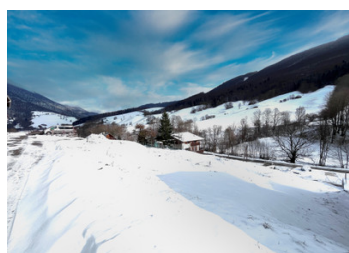

South-east facing building plot 616 M for sale in the Massif des Bauges mountain paradise near Annecy

EXCLUSIVE

INFORMATION

Town:	Aillon-le-Jeune
Department:	Savoie
Bed:	0
Bath:	0
Floor:	0 m2
Plot Size:	616 m2

IN BRIEF

Located in a quiet hamlet on a no-through road in Aillon-le-Jeune. Walking distance to the village with swimming pool and various shops and restaurants. Stunning views of the surrounding mountains with fantastic ski touring and mountain sports from the doorstep, all year round. On average the temperatures are 6 degrees cooler than Annecy giving it a sublime climate to enjoy summer in the mountains.

DESCRIPTION

The land is free to construct the chalet of your dreams and there are several constructors in the area able to provide turnkey builds. Alternatively, construction can be done as a self-build to reduce costs with companies available to connect the services and construct the lower storey / foundations. Water, electricity and mains sewage connections are on the edge of the land and easy to connect.