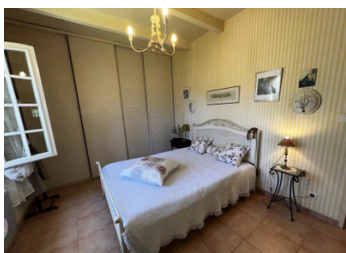

Charming country property close to amenities ideal location

INFORMATION

Town:	Carcès
Department:	Var
Bed:	3
Bath:	1
Floor:	113 m²
Plot Size:	2000 m²

IN BRIEF

Just 10 minutes from Cotignac, in the heart of Provence Verte, this charming single-storey Provençal home is located close to a picturesque village full of character with a wide range of local shops.

Set on a beautiful 2,000 m² terraced plot planted with Mediterranean trees and shrubs, the property enjoys complete privacy, a peaceful setting, and ideal sun exposure. The grounds offer the perfect space to build a swimming pool, making it an excellent retreat for enjoying the Provençal lifestyle.

The bright and welcoming interior features an entrance hall, a spacious living/dining room with a fireplace opening onto a large shaded terrace facing southwest, and a fully equipped open-plan kitchen. The sleeping area includes three comfortable bedrooms, two with built-in storage, as well as a bathroom and a separate WC. A large attic provides generous storage space.

Outside, you'll find a...