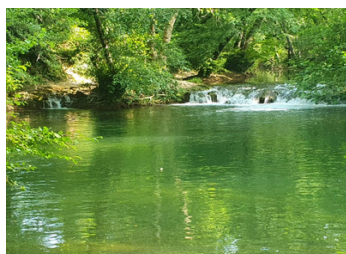

LOCAL TAXES

Taxe habitation: EUR

NOTES