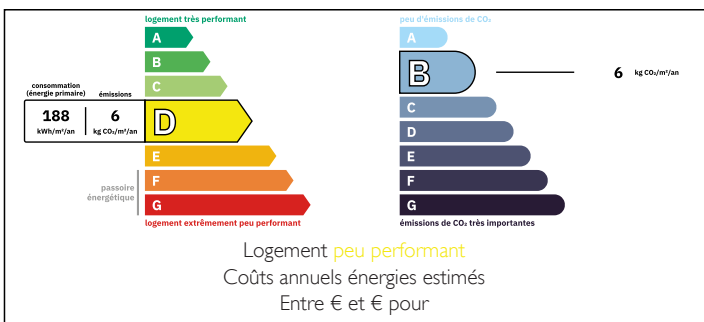

ENERGY - DPE

NB. Quoted prices relate to euro transactions. Fluctuations in exchange rates are not the responsibility of the agency or those representing it. The agency and its representatives are not authorised to make or give guarantees relating to the property. These particulars do not form part of any contract but are to be taken as a general representation of the property. Any areas, measurements or distances are approximate. Text, photographs and plans, where applicable, are for guidance only. Leggett and its representatives have not tested services, equipment or facilities and cannot guarantee the same.

Particulars for off-plan purchases are intended as a guide only. Final finishes to the property may vary. Purchasers are advised to engage a solicitor to check the plans and specifications as laid out in their purchase contract with the developer.