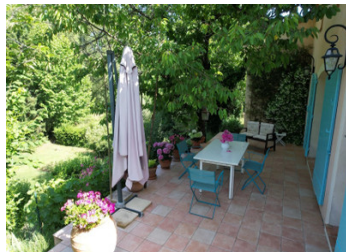

Charming country property close to amenities ideal location

INFORMATION

Town:	Carcès
Department:	Var
Bed:	3
Bath:	1
Floor:	113 m²
Plot Size:	2000 m²

IN BRIEF

Just 10 minutes from Cotignac, in the heart of Provence Verte, this charming single-storey Provençal home is located close to a picturesque village full of character with a wide range of local shops.

Set on a beautiful 2,000 m² terraced plot planted with Mediterranean trees and shrubs, the property enjoys complete privacy, a peaceful setting, and ideal sun exposure. The grounds offer the perfect space to build a swimming pool, making it an excellent retreat for enjoying the Provençal lifestyle.

The bright and welcoming interior features an entrance hall, a spacious living/dining room with a fireplace opening onto a large shaded terrace facing southwest, and a fully equipped open-plan kitchen. The sleeping area includes three comfortable bedrooms, two with built-in storage, as well as a bathroom and a separate WC. A large attic provides generous storage space.

Outside, you'll find a...