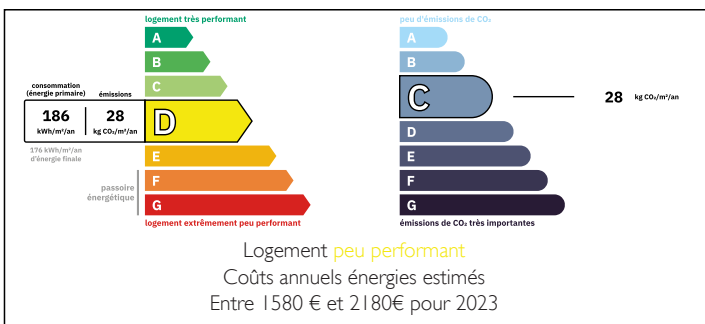

ENERGY - DPE

NB. Quoted prices relate to euro transactions. Fluctuations in exchange rates are not the responsibility of the agency or those representing it. The agency and its representatives are not authorised to make or give guarantees relating to the property. These particulars do not form part of any contract but are to be taken as a general representation of the property. Any areas, measurements or distances are approximate. Text, photographs and plans, where applicable, are for guidance only. Leggett and its representatives have not tested services, equipment or facilities and cannot guarantee the same.

Particulars for off-plan purchases are intended as a guide only. Final finishes to the property may vary. Purchasers are advised to engage a solicitor to check the plans and specifications as laid out in their purchase contract with the developer.