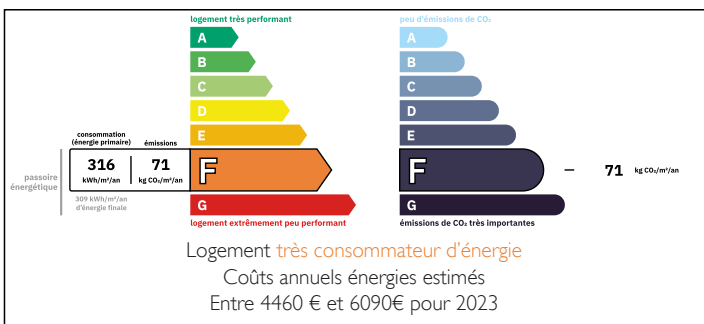

ENERGY - DPE

NB. Quoted prices relate to euro transactions. Fluctuations in exchange rates are not the responsibility of the agency or those representing it. The agency and its representatives are not authorised to make or give guarantees relating to the property. These particulars do not form part of any contract but are to be taken as a general representation of the property. Any areas, measurements or distances are approximate. Text, photographs and plans, where applicable, are for guidance only. Leggett and its representatives have not tested services, equipment or facilities and cannot guarantee the same.

Particulars for off-plan purchases are intended as a guide only. Final finishes to the property may vary. Purchasers are advised to engage a solicitor to check the plans and specifications as laid out in their purchase contract with the developer.