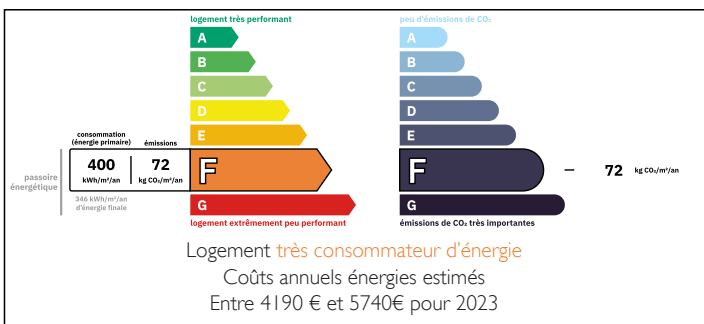

ENERGY - DPE

NB. Quoted prices relate to euro transactions. Fluctuations in exchange rates are not the responsibility of the agency or those representing it. The agency and its representatives are not authorised to make or give guarantees relating to the property. These particulars do not form part of any contract but are to be taken as a general representation of the property. Any areas, measurements or distances are approximate. Text, photographs and plans, where applicable, are for guidance only. Leggett and its representatives have not tested services, equipment or facilities and cannot guarantee the same.

Particulars for off-plan purchases are intended as a guide only. Final finishes to the property may vary. Purchasers are advised to engage a solicitor to check the plans and specifications as laid out in their purchase contract with the developer.