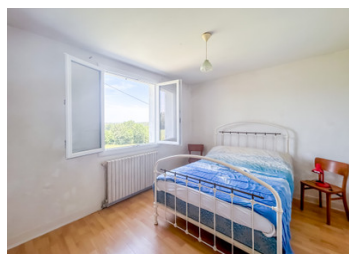

LOCAL TAXES

Taxe habitation: EUR

NOTES