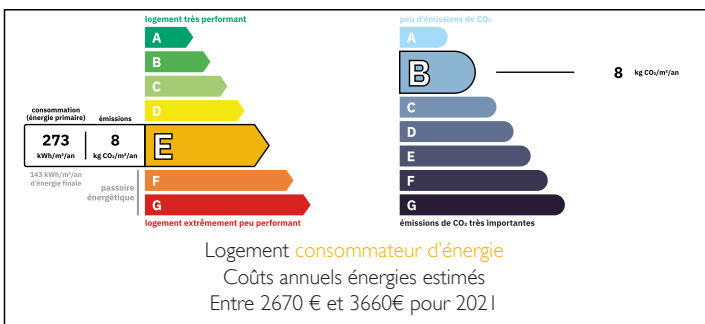

ENERGY - DPE

NB. Quoted prices relate to euro transactions. Fluctuations in exchange rates are not the responsibility of the agency or those representing it. The agency and its representatives are not authorised to make or give guarantees relating to the property. These particulars do not form part of any contract but are to be taken as a general representation of the property. Any areas, measurements or distances are approximate. Text, photographs and plans, where applicable, are for guidance only. Leggett and its representatives have not tested services, equipment or facilities and cannot guarantee the same.

Particulars for off-plan purchases are intended as a guide only. Final finishes to the property may vary. Purchasers are advised to engage a solicitor to check the plans and specifications as laid out in their purchase contract with the developer.