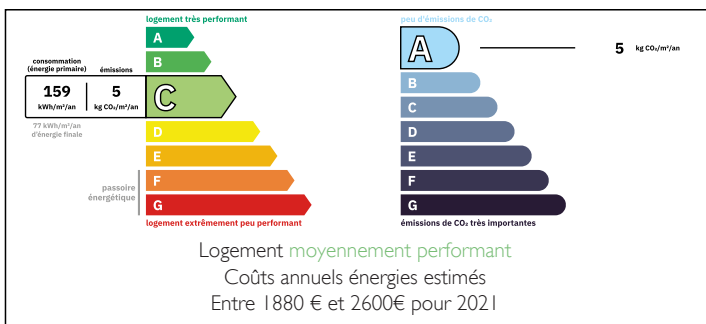

Presenting this pretty 3 bed country cottage with 1 bed gite and multi-purpose studio.

EXCLUSIVE

INFORMATION

Town:	Soucé
Department:	Mayenne
Bed:	4
Bath:	4
Floor:	190 m2
Plot Size:	1100 m2

IN BRIEF

Situated in a quiet hamlet sits this spacious 3 bed property. Numerous possibilities await you with the gite and studio that are also included in this sale. Surrounded by glorious countryside yet minutes from amenities and activities. The spacious accommodation works perfectly and this property is ideal as a primary or secondary residence.

ENERGY - DPE

NB. Quoted prices relate to euro transactions. Fluctuations in exchange rates are not the responsibility of the agency or those representing it. The agency and its representatives are not authorised to make or give guarantees relating to the property. These particulars do not form part of any contract but are to be taken as a general representation of the property. Any areas, measurements or distances are approximate. Text, photographs and plans, where applicable, are for guidance only. Leggett and its representatives have not tested services, equipment or facilities and cannot guarantee the same.