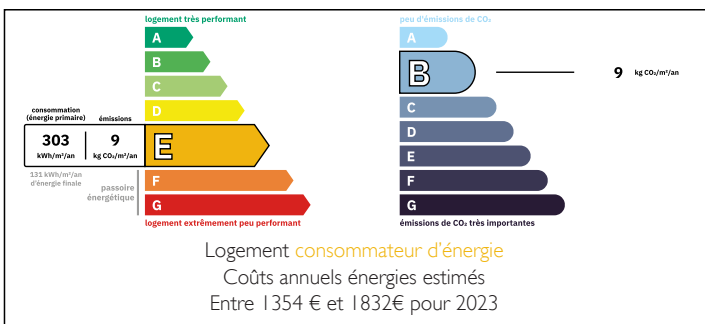

IN BRIEF

Immaculately presented village house, walking distance to two restaurants and arranged on one floor

ENERGY - DPE

NB. Quoted prices relate to euro transactions. Fluctuations in exchange rates are not the responsibility of the agency or those representing it. The agency and its representatives are not authorised to make or give guarantees relating to the property. These particulars do not form part of any contract but are to be taken as a general representation of the property. Any areas, measurements or distances are approximate. Text, photographs and plans, where applicable, are for guidance only. Leggett and its representatives have not tested services, equipment or facilities and cannot guarantee the same.