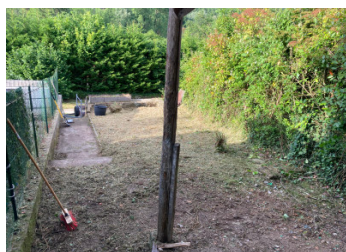

## IN BRIEF

Cute village house within walking distance to a lively village with shops, bars, restaurants, supermarkets etc. The house is terraced, with a back garden, with views and access to miles of walking. The property is structurally sound, in need of modernising and potentially could be a pied a terre suitable for holiday rentals or simple cosy living.

## DESCRIPTION

Small village terraced house with roadside parking. Front entrance leads into a room which could be either a kitchen or living, down some steps into another big room, again could be kitchen or living. Back door leading out to a small garden with potential to create a wc and laundry room. Upstairs two large and bright bedrooms.. Possibility to put a bathroom and wc. all water and electrics on site but in need of renewal.