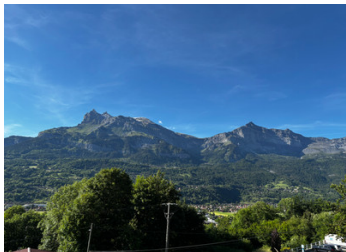

Building plot FOR SALE close to Saint Gervais - great views , very sunny , easy access to town and lifts.

EXCLUSIVE

INFORMATION

Town:	Passy
Department:	Haute-Savoie
Bed:	0
Bath:	0
Floor:	250 m2
Plot Size:	960 m2

IN BRIEF

This prime building plot FOR SALE close to Saint Gervais Mont Blanc offers great value for money to build your dream home in the Alps . The sunny plot has outstanding views of the mountains and is a short drive 1.4km to the local amenities and cable car .

Direct access to one of the most sought after destinations in the Alps - the historic market town and spa town of Saint Gervais les Bains at the heart of the Domain Evasion ski area the 3rd largest in the Alps which includes Megeve , Combloux , les Contamines and St Gervais at the centre of the system .

DESCRIPTION

This prime building plot FOR SALE in close to Saint Gervais allows you to have your own dream chalet built here in one of the most popular areas in the Alps, with direct access to the third-largest winter playground in the Alps - Domaine Evasion Mont Blanc has 445km of piste and includes the ski resorts of Megeve , Les Contamines , Hautelauce , Combloux and La Giettez not forgetting the historic spa town and resort of Saint Gervais Mont Blanc at the heart of the circuit