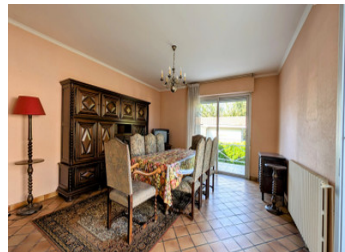

House in Coutras of 105m with 130m of outbuildings.