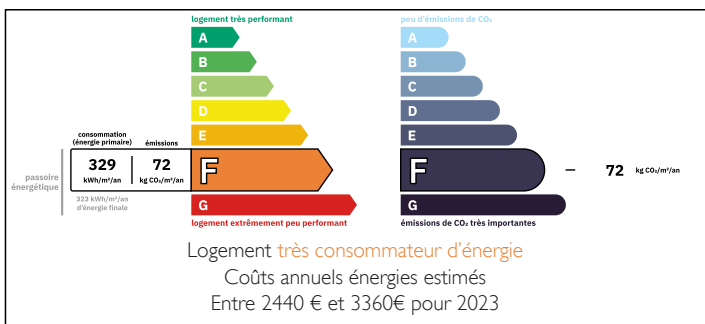

IN BRIEF

House in Coutras of 105m² with 130m² of outbuildings.

Set on a 2000m² plot, this house needs updating.

Comprising a lounge surrounded by a terrace, a separate kitchen, 2 large bedrooms of 16 and 14m², a bathroom, a toilet, a large utility room and a cellar of 19 and 16m², a wine cellar of 28m², a garage of 24m² and a converted attic of 60m² which could potentially accommodate 2 additional bedrooms.

This living space can be converted and renovated if more bedrooms or offices are required, or for example a workshop.

The plot has a well and an old vegetable garden with fruit trees.

ENERGY - DPE

NB. Quoted prices relate to euro transactions. Fluctuations in exchange rates are not the responsibility of the agency or those representing it. The agency and its representatives are not authorised to make or give guarantees relating to the property. These particulars do not form part of any contract but are to be taken as a general representation of the property. Any areas, measurements or distances are approximate. Text, photographs and plans, where applicable, are for guidance only. Leggett and its representatives have not tested services, equipment or facilities and cannot guarantee the same.