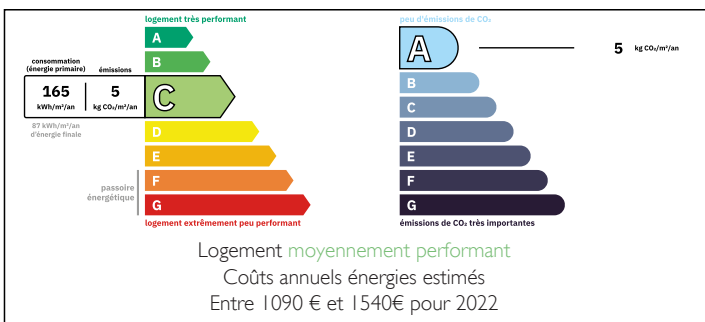

ENERGY - DPE

NB. Quoted prices relate to euro transactions. Fluctuations in exchange rates are not the responsibility of the agency or those representing it. The agency and its representatives are not authorised to make or give guarantees relating to the property. These particulars do not form part of any contract but are to be taken as a general representation of the property. Any areas, measurements or distances are approximate. Text, photographs and plans, where applicable, are for guidance only. Leggett and its representatives have not tested services, equipment or facilities and cannot guarantee the same.

Particulars for off-plan purchases are intended as a guide only. Final finishes to the property may vary. Purchasers are advised to engage a solicitor to check the plans and specifications as laid out in their purchase contract with the developer.