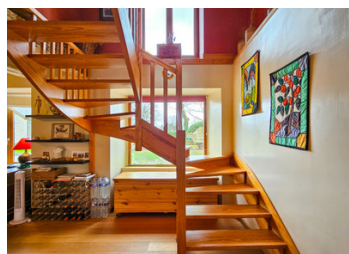

LOCAL TAXES

Taxe habitation: EUR

NOTES