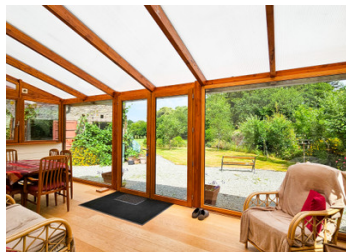

OFFER ACCEPTED Beautiful renovated semi-detached longère with veranda, outbuildings and garden/field.

EXCLUSIVE

INFORMATION

Town:	Bubry
Department:	Morbihan
Bed:	3
Bath:	2
Floor:	106 m2
Plot Size:	3301 m2

IN BRIEF

OFFER ACCEPTED. Situated in a charming hamlet centered around an ancient chapel, this well renovated and beautifully renovated three bedroom stone house could be yours.

With 3300m2 of land (ideal for animals), this lovely semi-detached home offers a spacious living and dining area with wood burning stove, open on to a well designed kitchen, with a superb large glazed veranda overlooking the gardens at the back. A spacious laundry/bathroom and separate WC complete the ground floor. Upstairs are two nice bedrooms, a smart family bathroom and a large third master bedroom with exterior staircase giving direct access to the garden. Outside, two large outbuildings offer lots of possibilities.

A gravel parking area at the front, garden at the rear and field beyond could offer a productive garden, or space for animals.