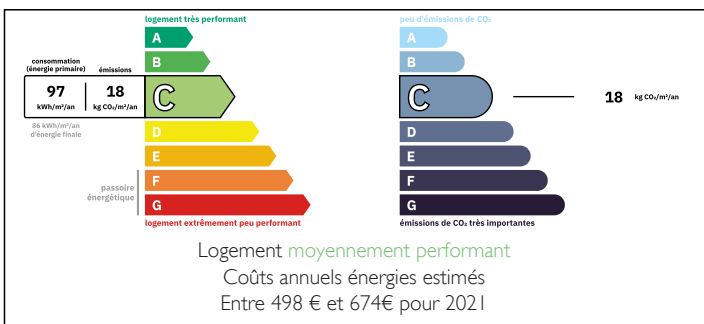

ENERGY - DPE

NB. Quoted prices relate to euro transactions. Fluctuations in exchange rates are not the responsibility of the agency or those representing it. The agency and its representatives are not authorised to make or give guarantees relating to the property. These particulars do not form part of any contract but are to be taken as a general representation of the property. Any areas, measurements or distances are approximate. Text, photographs and plans, where applicable, are for guidance only. Leggett and its representatives have not tested services, equipment or facilities and cannot guarantee the same.

Particulars for off-plan purchases are intended as a guide only. Final finishes to the property may vary. Purchasers are advised to engage a solicitor to check the plans and specifications as laid out in their purchase contract with the developer.