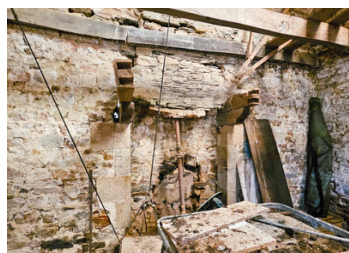

OFFER ACCEPTED Stone longère and outbuilding plus land to renovate, in a quiet location near Kergrist: Pontivy.

EXCLUSIVE

ENERGY - DPE

DPE not required.

INFORMATION

Town:	Kergrist
Department:	Morbihan
Bed:	0
Bath:	0
Floor:	110 m2
Plot Size:	4409 m2

IN BRIEF

OFFER ACCEPTED This stone longère to renovate is situated in a quiet location off the beaten track near Kergrist, Pontivy and Mur-de-Bretagne. With beautiful views over the valley from the back, this property is a blank canvas to create your dream country home - with the charm and character of an ancient exterior, combined with the comfort of a newly constructed home within.

Ideally situated on a quiet lane near the pretty village of Kergrist, this property allows easy access to the large regional town of Pontivy and the popular town of Mur-de-Bretagne near the popular tourist spot of Lac de Guerlédan.

Electric was previously connected and the water network runs along the lane in front of the property. A fosse septique was installed by the current owner and only requires light work to bring it into line with current...

NB. Quoted prices relate to euro transactions. Fluctuations in exchange rates are not the responsibility of the agency or those representing it. The agency and its representatives are not authorised to make or give guarantees relating to the property. These particulars do not form part of any contract but are to be taken as a general representation of the property. Any areas, measurements or distances are approximate. Text, photographs and plans, where applicable, are for guidance only. Leggett and its representatives have not tested services, equipment or facilities and cannot guarantee the same.

Particulars for off-plan purchases are intended as a guide only. Final finishes to the property may vary. Purchasers are advised to engage a solicitor to check the plans and specifications as laid out in their purchase contract with the developer.