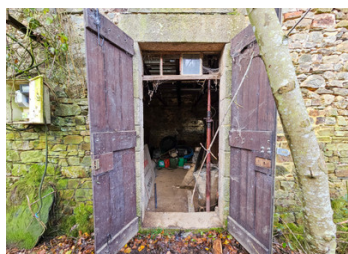

DESCRIPTION

null

Information about risks to which this property is exposed is available on the G eorisques website : <https://www.georisques.gouv.fr>

LOCAL TAXES

Taxe habitation: EUR

NOTES