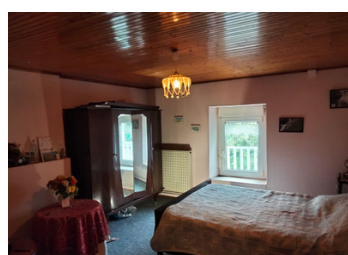

House with 3 bedrooms, 1 kitchen, 1 living room, 1 dining room, WC, bathroom and 1 garage. Land of 1080 m .

EXCLUSIVE

INFORMATION

Town:	Saint-Allouestre
Department:	Morbihan
Bed:	3
Bath:	1
Floor:	114 m²
Plot Size:	1080 m²

IN BRIEF

Come and discover this house in central Morbihan, 30 minutes from the department's main towns. The hamlet is on the edge of the main roads. You can enjoy walks in the countryside of St Allouestre, a commune on the banks of the river La Claie. The ground floor comprises a lounge, a separate kitchen, a conservatory/lounge, a utility room, WC, a bathroom and a garage. Upstairs, there are three bedrooms. This house is close to all the amenities of rural life in Morbihan. The setting in this Breton commune is very charming. The house is in the centre of the hamlet, on a plot of around 1000 m². It has efficient gas-fired central heating.