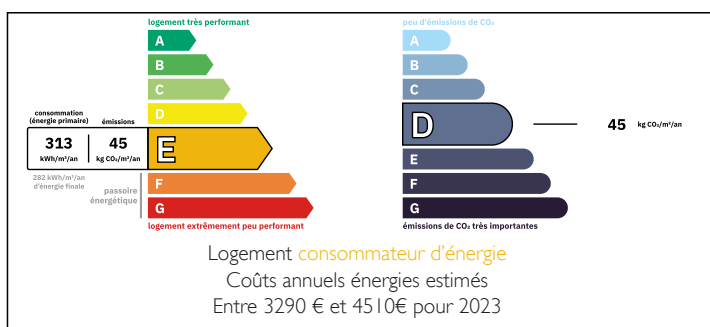

ENERGY - DPE

NB. Quoted prices relate to euro transactions. Fluctuations in exchange rates are not the responsibility of the agency or those representing it. The agency and its representatives are not authorised to make or give guarantees relating to the property. These particulars do not form part of any contract but are to be taken as a general representation of the property. Any areas, measurements or distances are approximate. Text, photographs and plans, where applicable, are for guidance only. Leggett and its representatives have not tested services, equipment or facilities and cannot guarantee the same.

Particulars for off-plan purchases are intended as a guide only. Final finishes to the property may vary. Purchasers are advised to engage a solicitor to check the plans and specifications as laid out in their purchase contract with the developer.