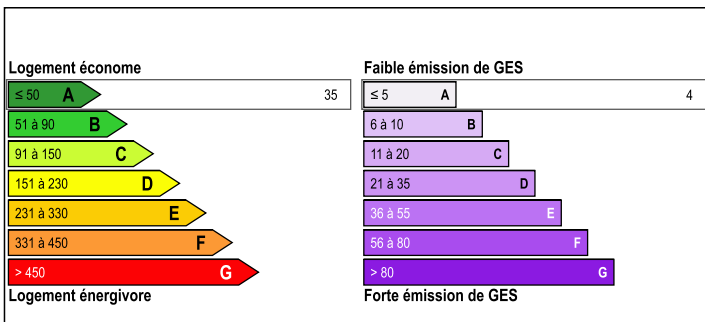

ENERGY - DPE

NB. Quoted prices relate to euro transactions. Fluctuations in exchange rates are not the responsibility of the agency or those representing it. The agency and its representatives are not authorised to make or give guarantees relating to the property. These particulars do not form part of any contract but are to be taken as a general representation of the property. Any areas, measurements or distances are approximate. Text, photographs and plans, where applicable, are for guidance only. Leggett and its representatives have not tested services, equipment or facilities and cannot guarantee the same.

Particulars for off-plan purchases are intended as a guide only. Final finishes to the property may vary. Purchasers are advised to engage a solicitor to check the plans and specifications as laid out in their purchase contract with the developer.