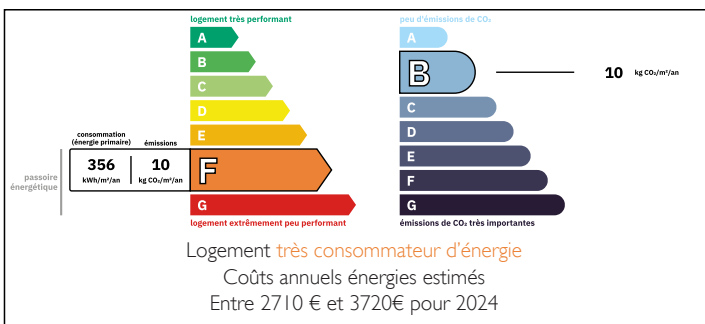

ENERGY - DPE

NB. Quoted prices relate to euro transactions. Fluctuations in exchange rates are not the responsibility of the agency or those representing it. The agency and its representatives are not authorised to make or give guarantees relating to the property. These particulars do not form part of any contract but are to be taken as a general representation of the property. Any areas, measurements or distances are approximate. Text, photographs and plans, where applicable, are for guidance only. Leggett and its representatives have not tested services, equipment or facilities and cannot guarantee the same.

Particulars for off-plan purchases are intended as a guide only. Final finishes to the property may vary. Purchasers are advised to engage a solicitor to check the plans and specifications as laid out in their purchase contract with the developer.