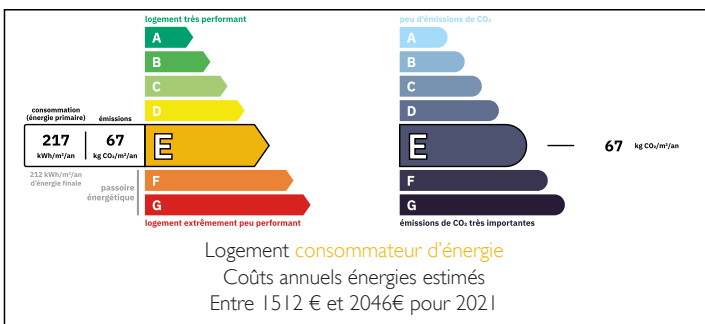

ENERGY - DPE

NB. Quoted prices relate to euro transactions. Fluctuations in exchange rates are not the responsibility of the agency or those representing it. The agency and its representatives are not authorised to make or give guarantees relating to the property. These particulars do not form part of any contract but are to be taken as a general representation of the property. Any areas, measurements or distances are approximate. Text, photographs and plans, where applicable, are for guidance only. Leggett and its representatives have not tested services, equipment or facilities and cannot guarantee the same.

Particulars for off-plan purchases are intended as a guide only. Final finishes to the property may vary. Purchasers are advised to engage a solicitor to check the plans and specifications as laid out in their purchase contract with the developer.