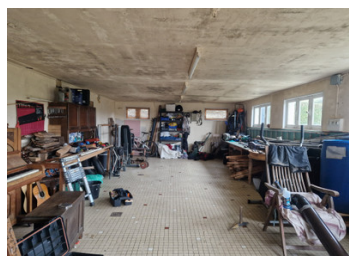

## DESCRIPTION

Discover the Potential!

Unlock the possibilities with this exceptional property situated on two levels, offering a total space of 137m<sup>2</sup>. The upper level, accessible from the side lane, boasts a room measuring 49m<sup>2</sup>. On the lower level, a spacious second room awaits, measuring 88m<sup>2</sup>.