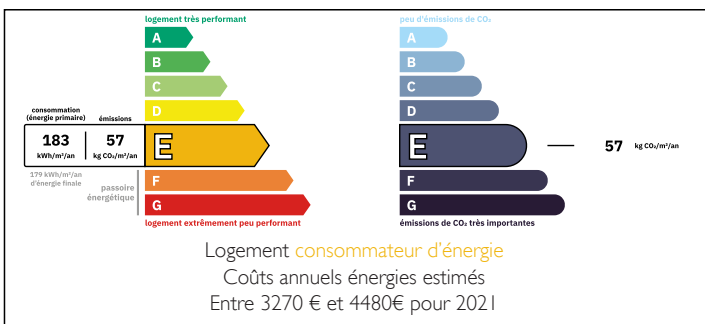

ENERGY - DPE

NB. Quoted prices relate to euro transactions. Fluctuations in exchange rates are not the responsibility of the agency or those representing it. The agency and its representatives are not authorised to make or give guarantees relating to the property. These particulars do not form part of any contract but are to be taken as a general representation of the property. Any areas, measurements or distances are approximate. Text, photographs and plans, where applicable, are for guidance only. Leggett and its representatives have not tested services, equipment or facilities and cannot guarantee the same.

Particulars for off-plan purchases are intended as a guide only. Final finishes to the property may vary. Purchasers are advised to engage a solicitor to check the plans and specifications as laid out in their purchase contract with the developer.