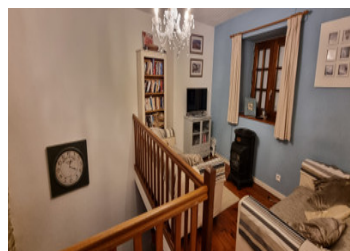

IN BRIEF

If you are looking for a charming 3 bedroom stone house in a quaint village then look no further! This house is just wonderful with plenty of charm and space to be either a permanent home or an easy to maintain holiday home! 3 floors, 3 bedrooms and a wonderful garden!