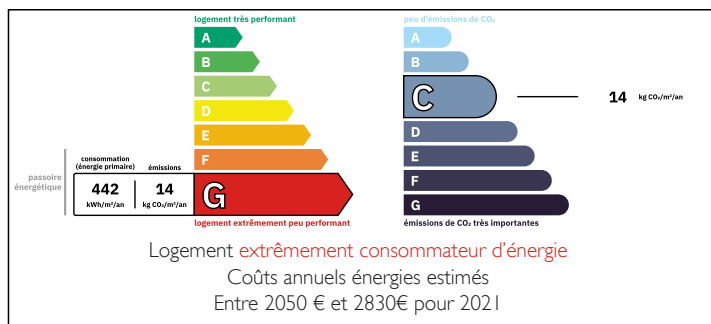

Charming 3 bedroom house in village location with garden in Pont Melvez

EXCLUSIVE

INFORMATION

Town:	Pont-Melvez
Department:	Côtes-d'Armor
Bed:	3
Bath:	1
Floor:	105 m2
Plot Size:	385 m2

IN BRIEF

If you are looking for a charming 3 bedroom stone house in a quaint village then look no further! This house is just wonderful with plenty of charm and space to be either a permanent home or an easy to maintain holiday home! 3 floors, 3 bedrooms and a wonderful garden!

ENERGY - DPE

NB. Quoted prices relate to euro transactions. Fluctuations in exchange rates are not the responsibility of the agency or those representing it. The agency and its representatives are not authorised to make or give guarantees relating to the property. These particulars do not form part of any contract but are to be taken as a general representation of the property. Any areas, measurements or distances are approximate. Text, photographs and plans, where applicable, are for guidance only. Leggett and its representatives have not tested services, equipment or facilities and cannot guarantee the same.