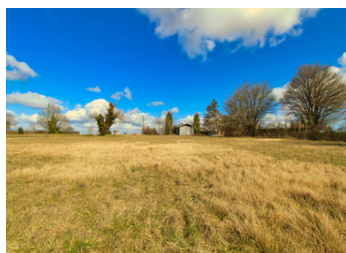

## IN BRIEF

Building plot of 3000m2 at 5mn walk from the centre of Bourdeilles on high ground with clear view. Small wooden shed of 18m2.

Water and electricity on the edge of the plot.

Zone UA.

## DESCRIPTION

Building plot at 5mn walk from the centre of Bourdeilles on high ground with clear view. Small wooden shed of 18m<sup>2</sup>.

Water and electricity on the edge of the plot.  
Zone UA.

-----